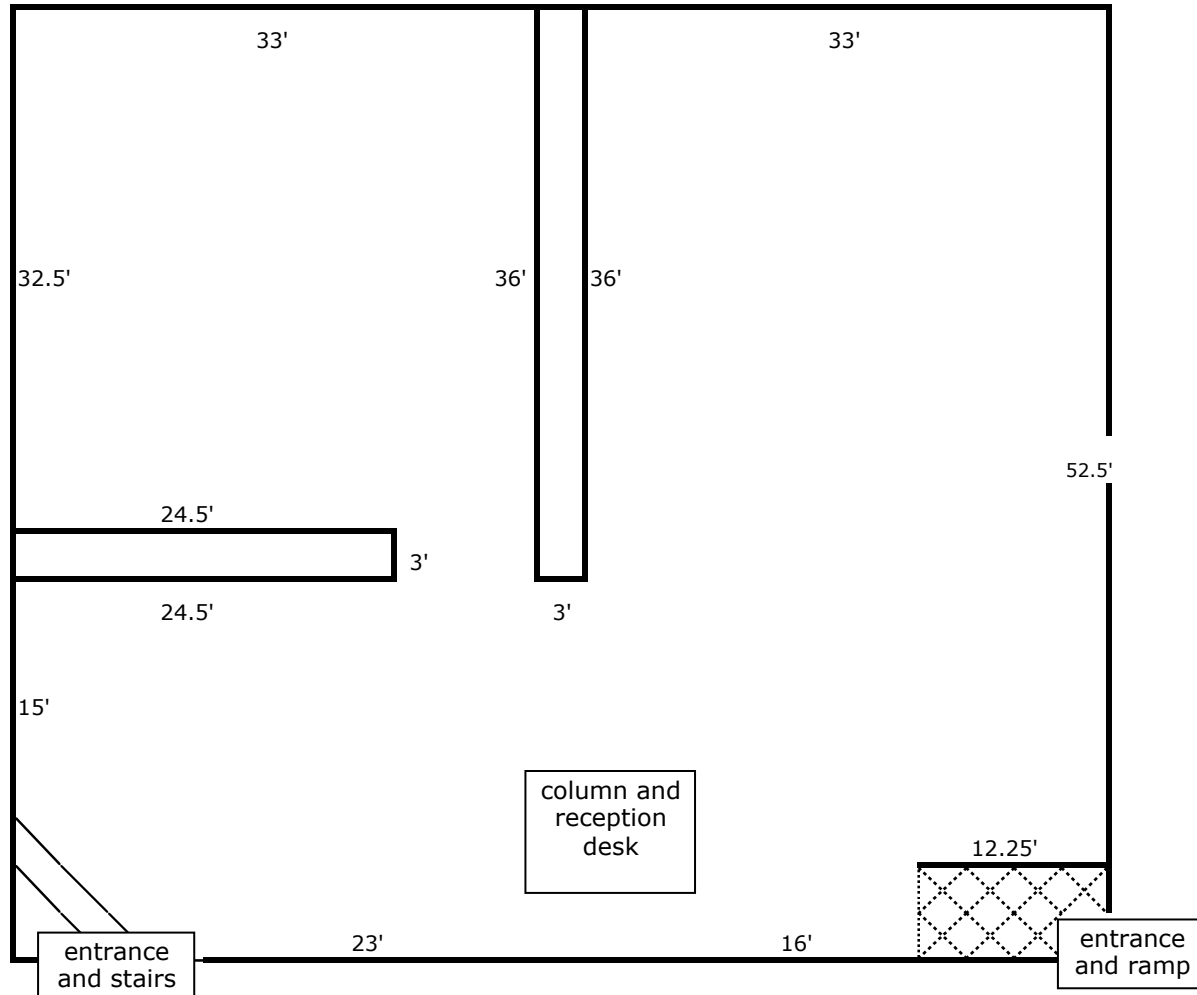

The Gallery at UTA Floor Plan

Exhibition walls are 5/8"
drywall over 3/4" plywood.
Most walls are 14' tall except
Walls behind desk are 10' tall
Height to track lights is 14'

337 running feet/~ 4,000 sq. ft.